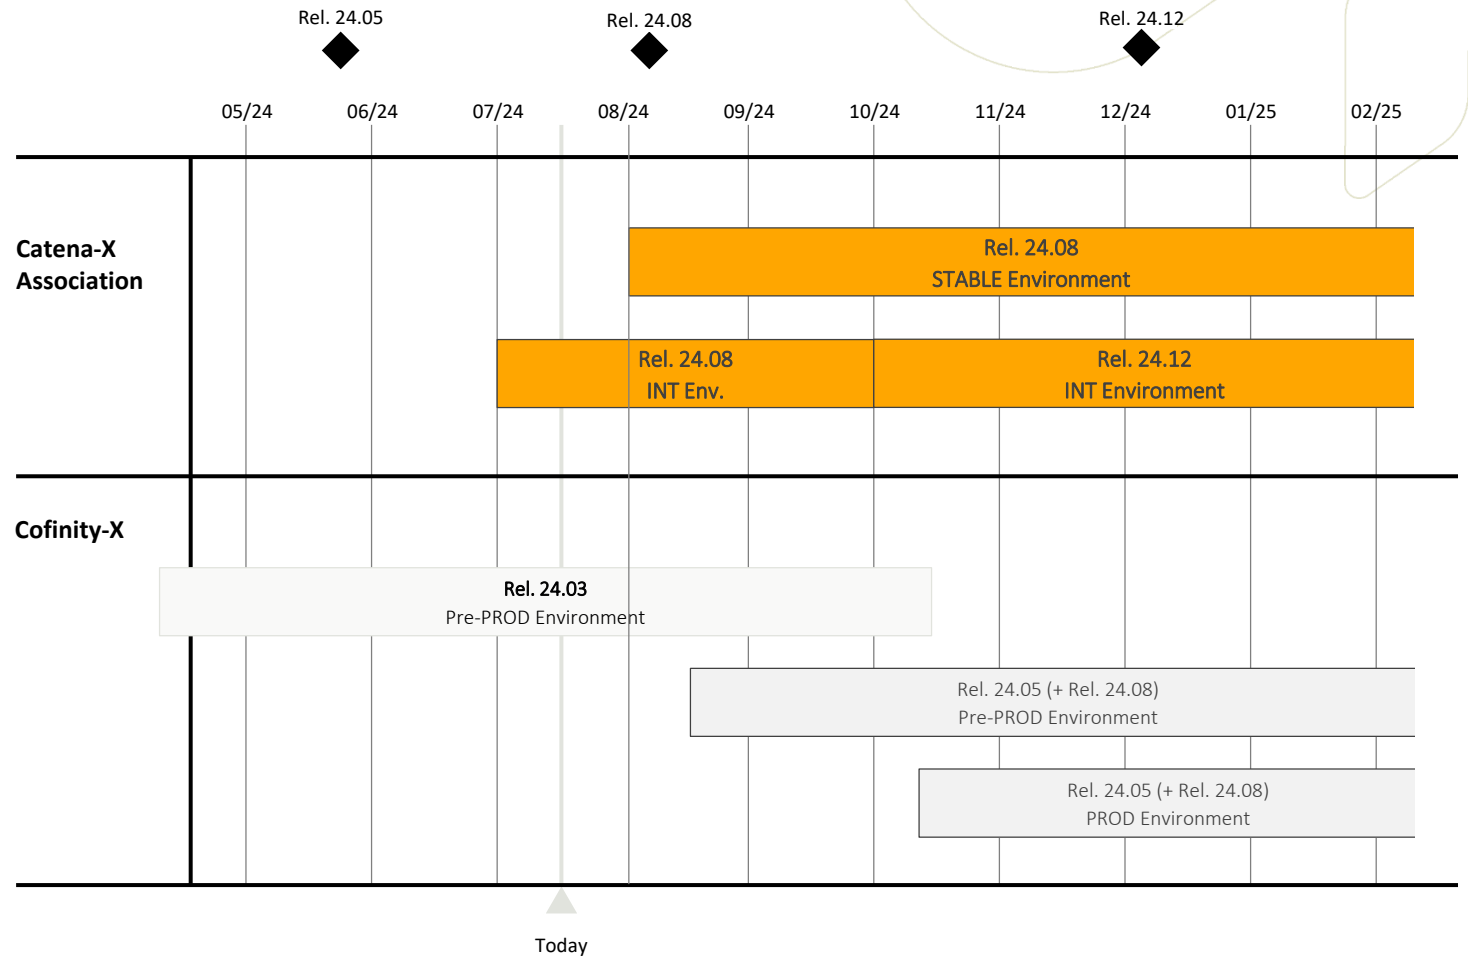

T-X INT Environment

- **Purpose:** Software Quality Assurance for official T-X Releases
- **Scope:** Composition of all T-X components
- **Hosted by:** Catena-X Association
- **Network:** N+1
- **Data:** Test data
- **Testmanagement:** by Association